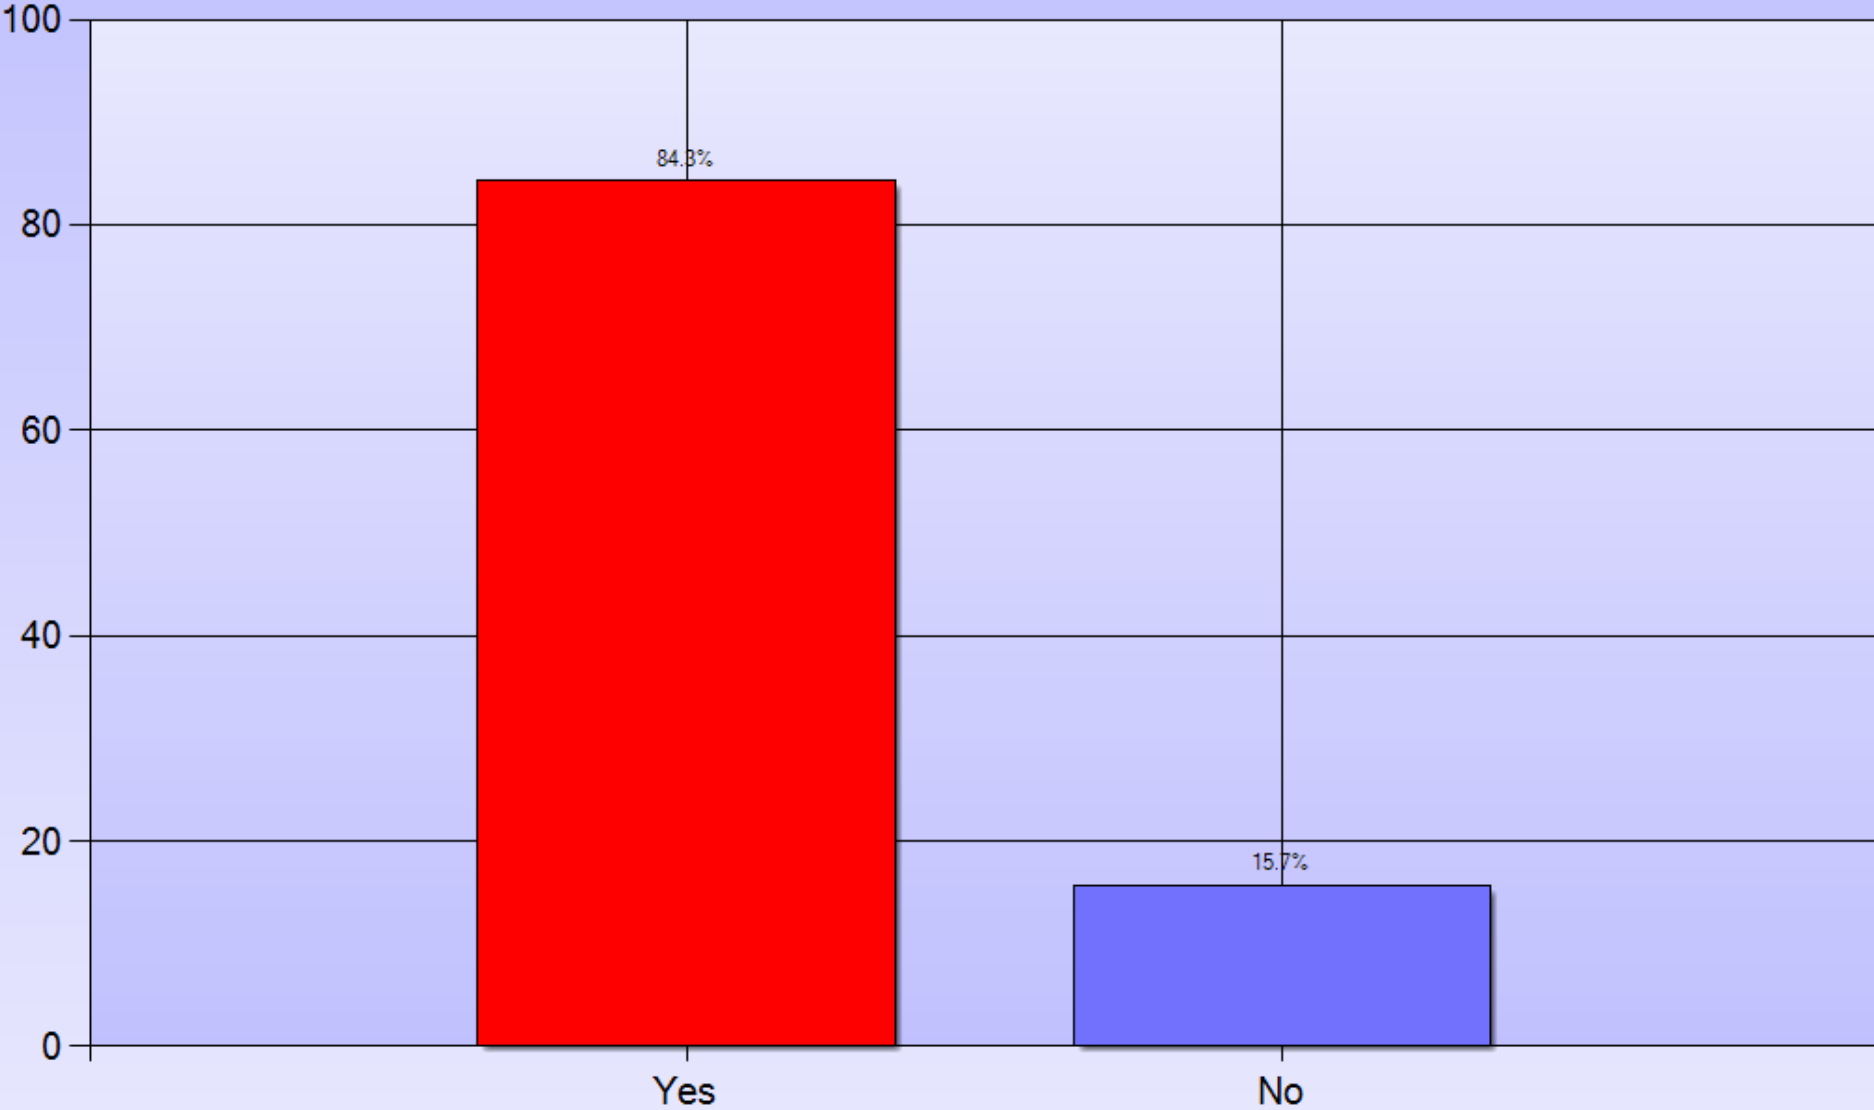

Upon Arrival Was Your Car And Paperwork Ready?

Choice No	Choice Text	Responses	Percentage
1	Yes	129	84.3%
2	No	24	15.7%
	Total	153	100.0%