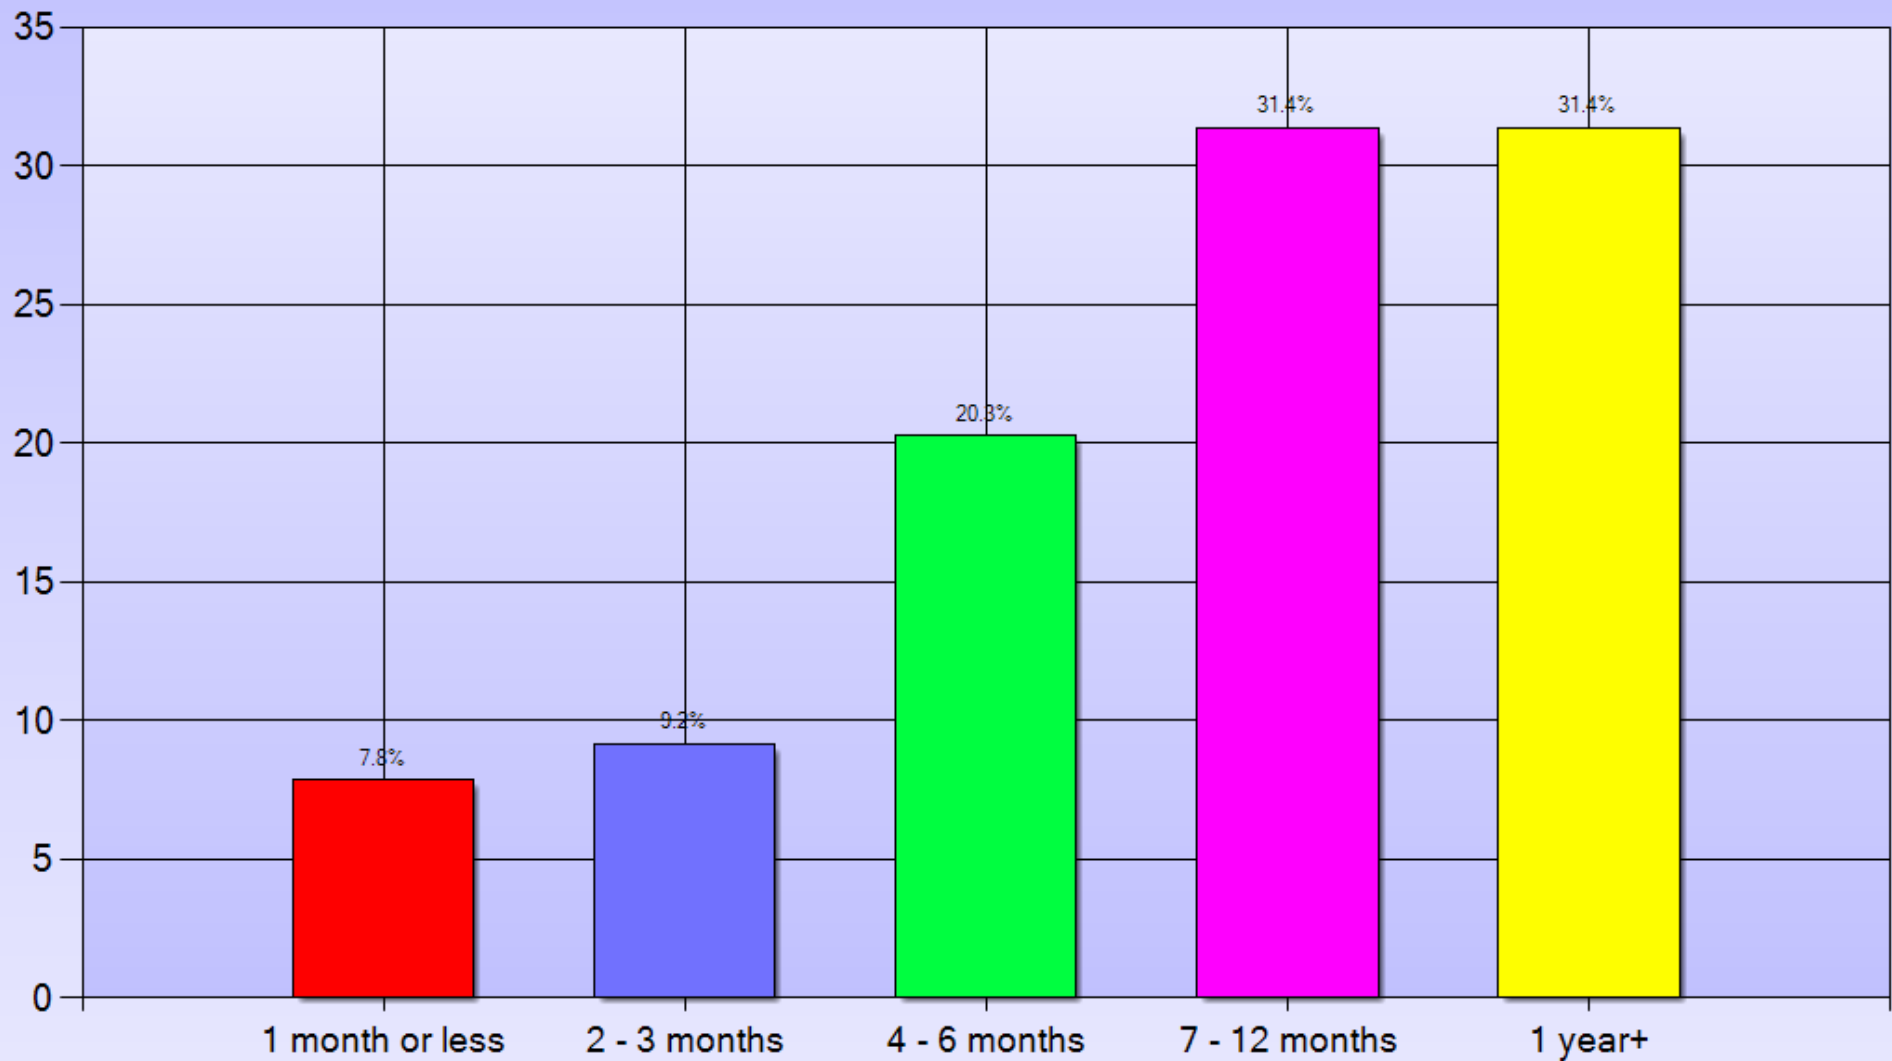

Approximately, When Do You Plan To Acquire Your Next Vehicle?

Choice No	Choice Text	Responses	Percentage
1	1 month or less	12	7.8%
2	2 - 3 months	14	9.2%
3	4 - 6 months	31	20.3%
4	7 - 12 months	48	31.4%
5	1 year+	48	31.4%
	Total	153	100.0%