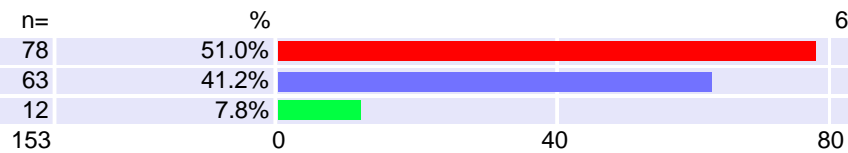

- Warranty
- Service
- Both