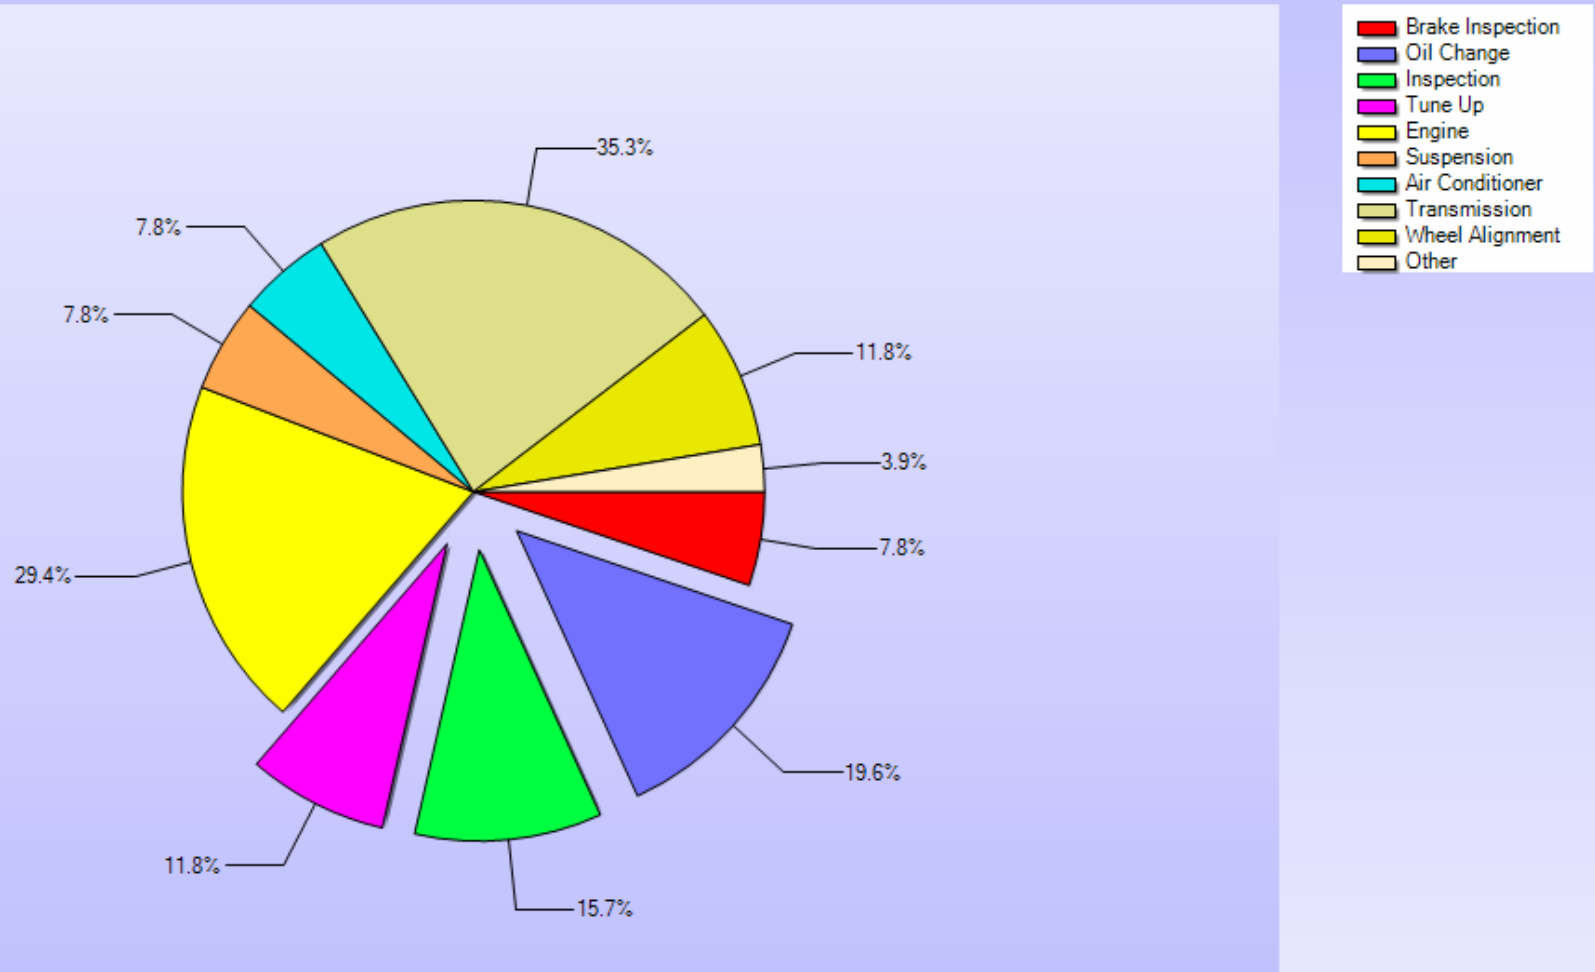

I Am Here For The Following:

Choice No	Choice Text	Responses	Percentage
1	Brake Inspection	12	7.8%
2	Oil Change	30	19.6%
3	Inspection	24	15.7%
4	Tune Up	18	11.8%
5	Engine	45	29.4%
6	Suspension	12	7.8%
7	Air Conditioner	12	7.8%
8	Transmission	54	35.3%
9	Wheel Alignment	18	11.8%
10	Other	6	3.9%