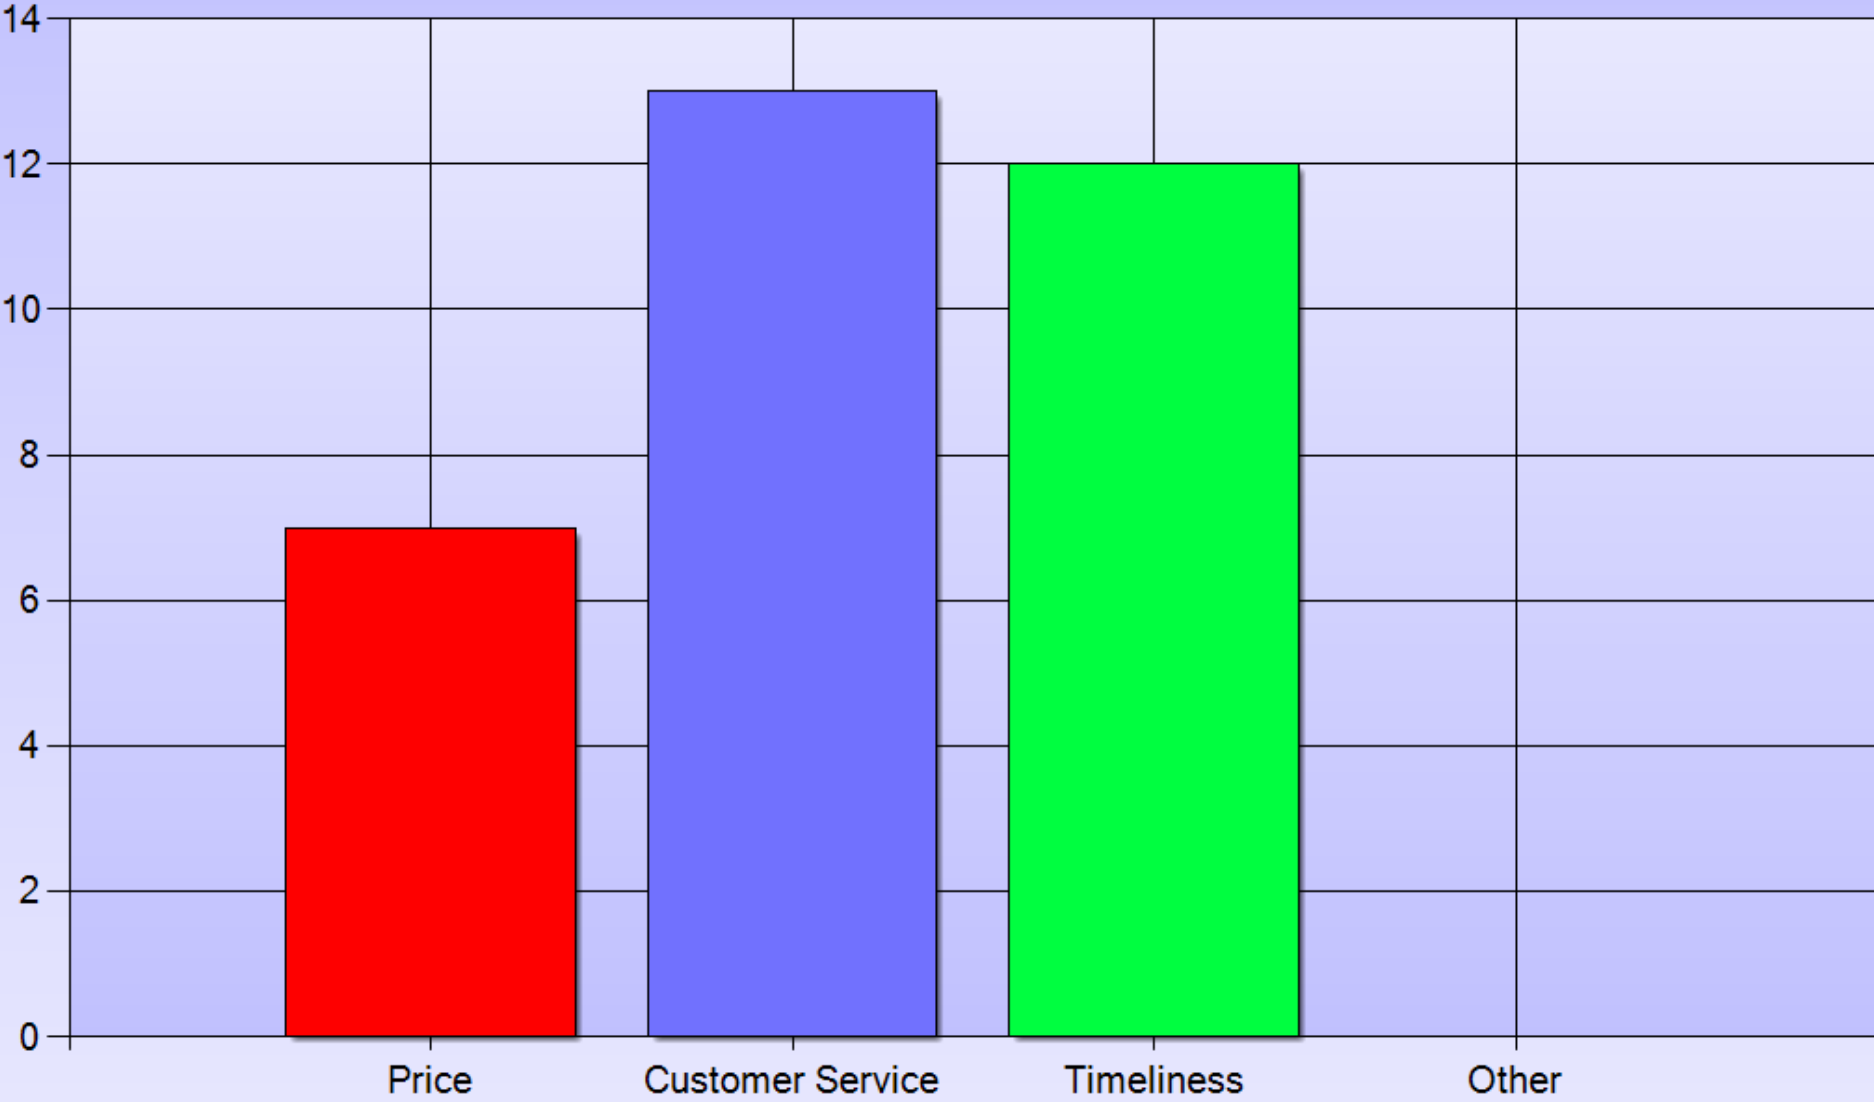

I Was Dissatisfied Because:

Choice No	Choice Text	Responses	Percentage
1	Price	7	21.9%
2	Customer Service	13	40.6%
3	Timeliness	12	37.5%
4	Other	0	0.0%